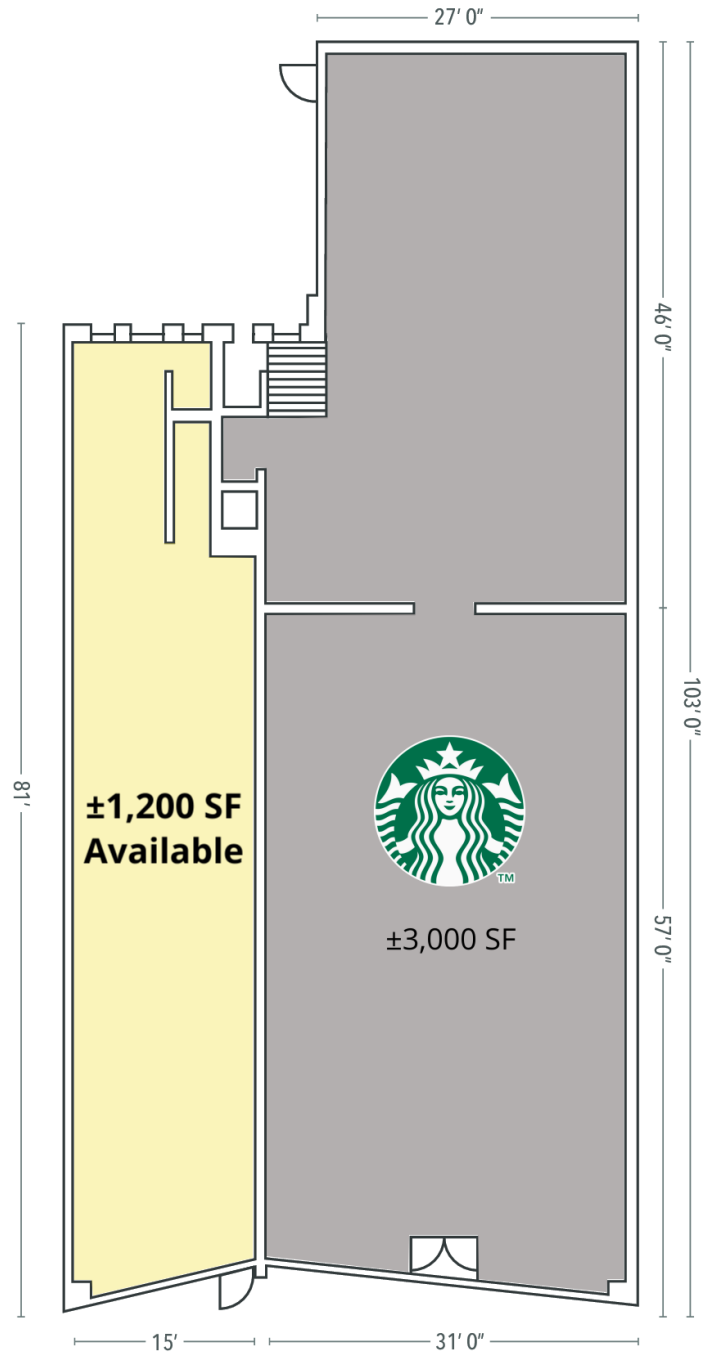

1732 Sherman Avenue

Evanston, IL | 60201

For Lease

Retail Property

NOT TO SCALE

WILL CROWDEN

312.275.3104
will@baumrealty.com

ADAM SECHER