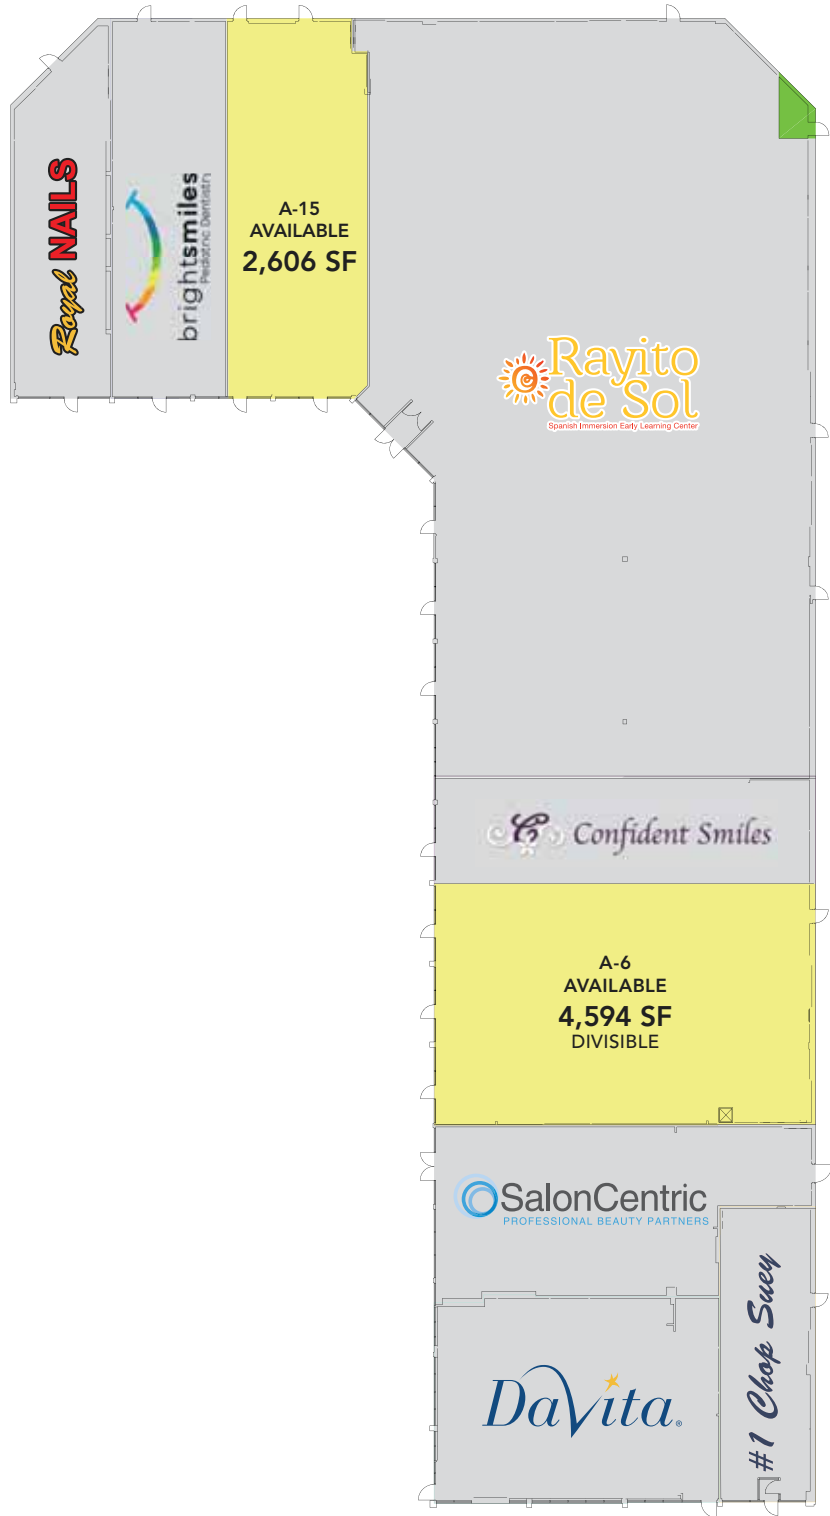

## ROSCOE VILLAGE CENTER

SITE PLAN

ADDISON STREET