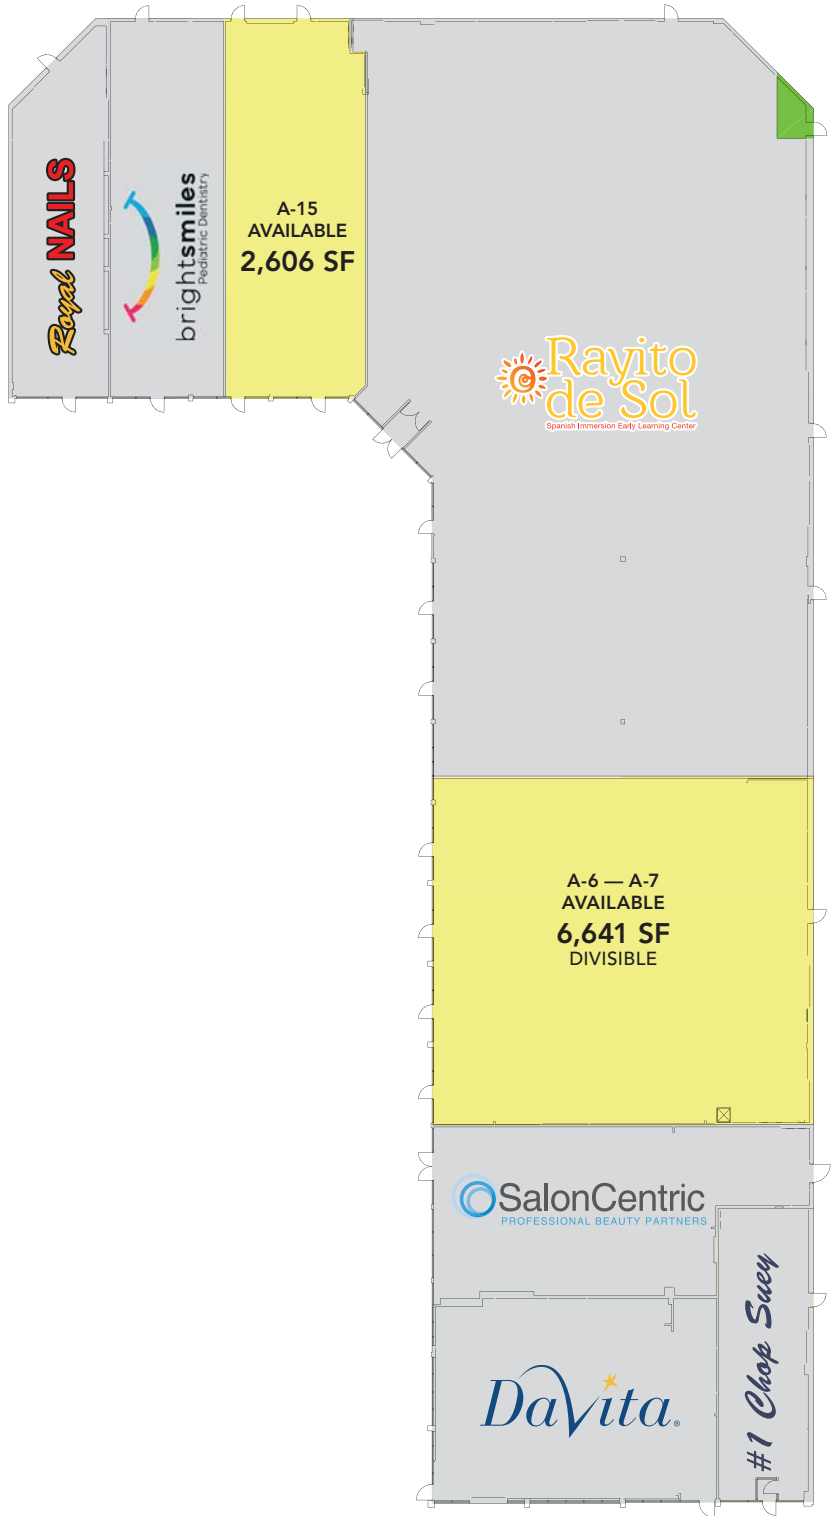

Roscoe Village Center

2550 W. ADDISON STREET | CHICAGO, IL 60618

For Lease

RETAIL SPACE

NEWLY RENOVATED SHOPPING CENTER WITH GREAT VISIBILITY AND AMPLE PARKING

ROSCOE VILLAGE CENTER

- ▶ Available spaces:
 - A-15: ±2,606 SF
 - A-6: ±6,641 SF (divisible)
- ▶ Newly renovated shopping center located just west of the high trafficked intersection of Addison & Western
- ▶ Center offers great visibility and access with a large parking lot
- ▶ Across the street from Lane Tech High School with ±4,200 students
- ▶ Surrounded by the Bradley Sports Center, WGN-TV Station, CIBC Fire Pitch (Chicago Fire's practice facility) and more

Roscoe Village Center

2550 W. ADDISON STREET | CHICAGO, IL 60618

For Lease

RETAIL SPACE

ROSCOE VILLAGE CENTER

SITE PLAN

ADDISON STREET

MARK FREDERICKS