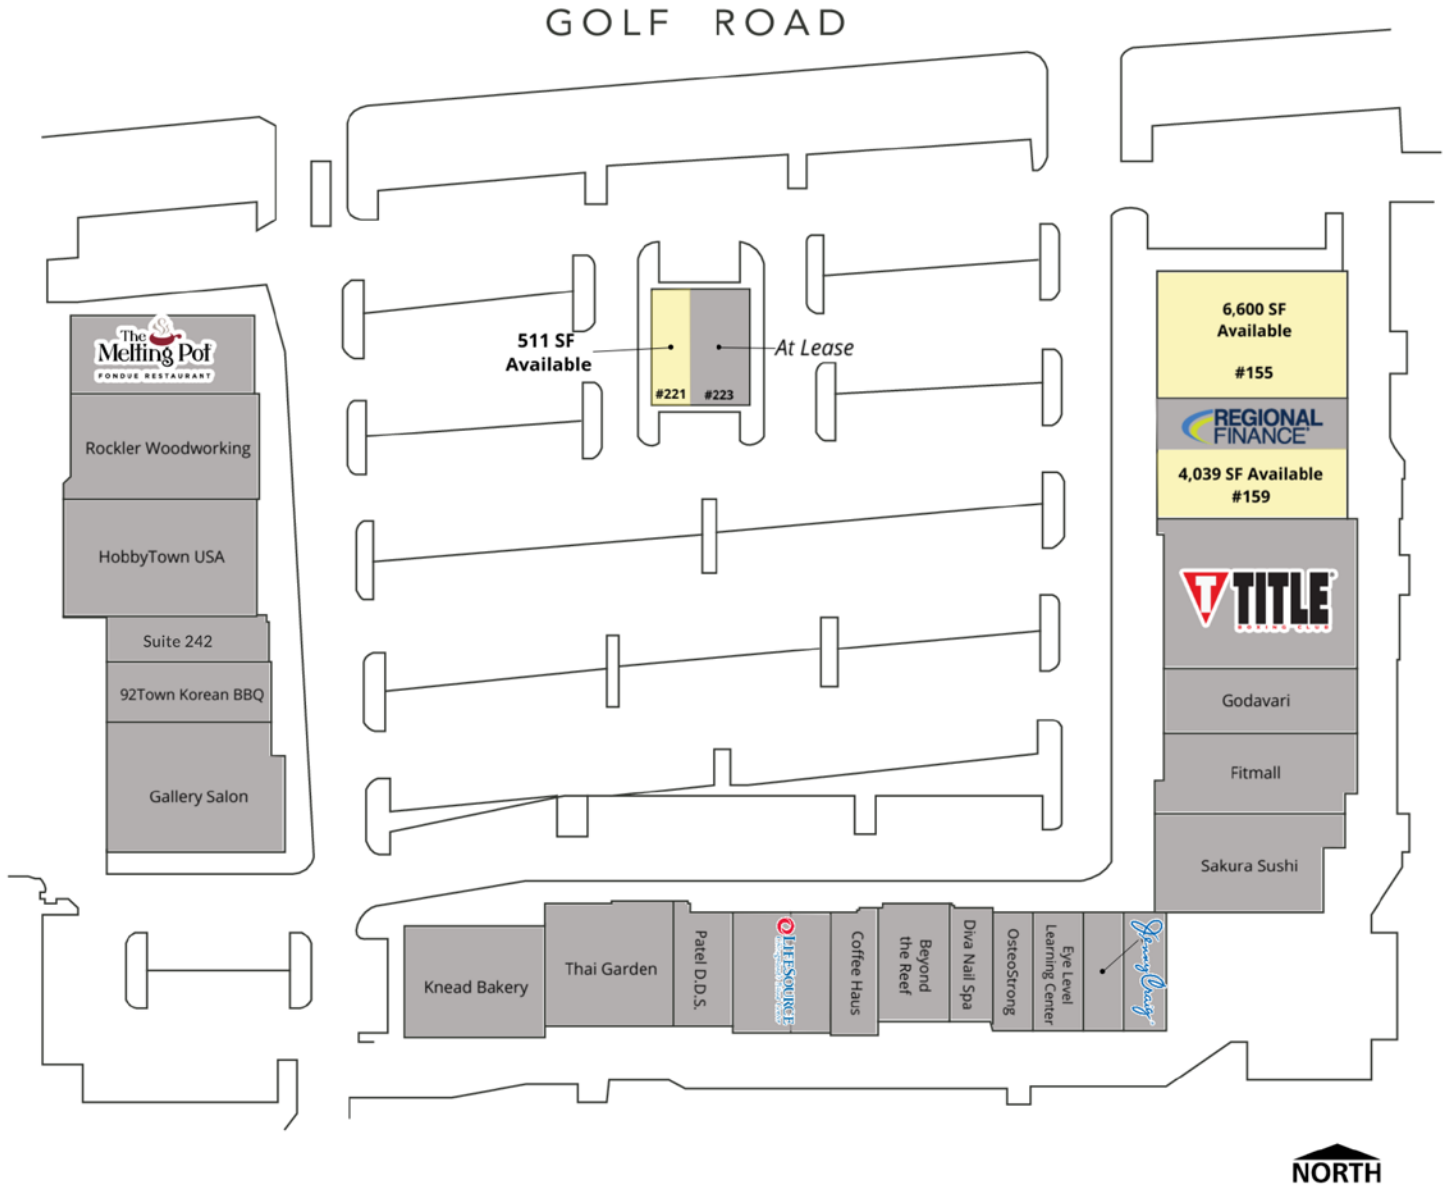

Schaumburg Marketplace

155-255 W. GOLF ROAD | SCHAUMBURG IL 60195

For Lease

RETAIL SPACE

ALLEN JOFFE
allen@baumrealty.com
312.275.3120

MARK FREDERICKS
mark@baumrealty.com
312.275.3109

© 2021 All information supplied is from sources deemed reliable and is furnished subject to errors, omissions, modifications, removal of the listing from sale or lease, and to any listing conditions, including the rates and manner of payment of commissions for particular offerings, the terms of which are available to principals or duly licensed brokers. Any square footage dimensions set forth are approximate.

BAUM REALTY GROUP, LLC · 1030 W. CHICAGO AVENUE, SUITE 200 · CHICAGO, IL 60642 · 312.666.3000 · WWW.BAUMREALTY.COM