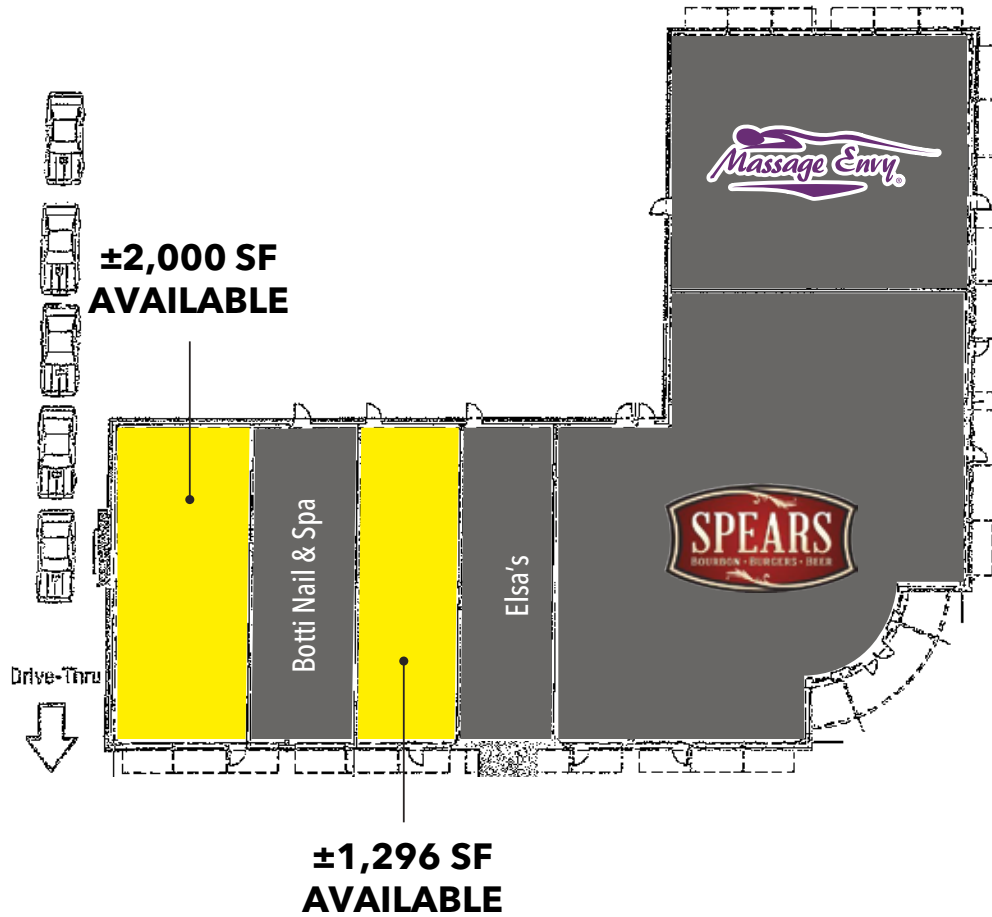

## For Lease

RETAIL / RESTAURANT SPACE

- ▶ ±1,296 SF former restaurant space
- ▶ ±2,000 SF space with drive-thru
- ▶ Located just south of the highly trafficked Lake Cook & Milwaukee intersection
- ▶ Excellent visibility and plenty of parking in the center
- ▶ Located in front of the Westin Hotel
- ▶ Co-tenancy with Elsa's, Massage Envy and Spears Bourbon and Burgers

### SITE PLAN